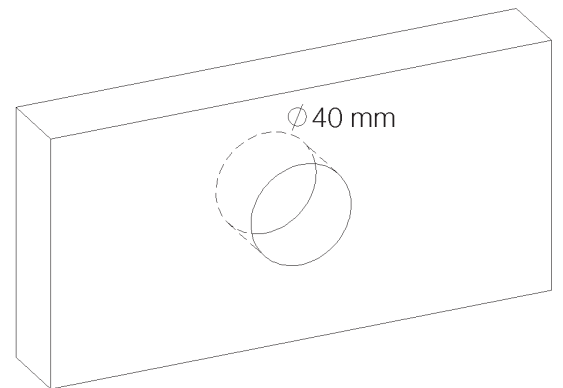

**PRODUCT TECHNICAL SHEET**

Collection : **1935**

Ref. : **1935.--.82**

Robinet d'arrêt à encastrer 3/4"

Inbouw stopkraan 3/4"

Wall-mounted valve 3/4"

**Picture**

**Product details**

Weight : 0,73 kg

Internal mechanism : Ceramic valve 1/4 turn

**Technical drawing**

RB2.V01