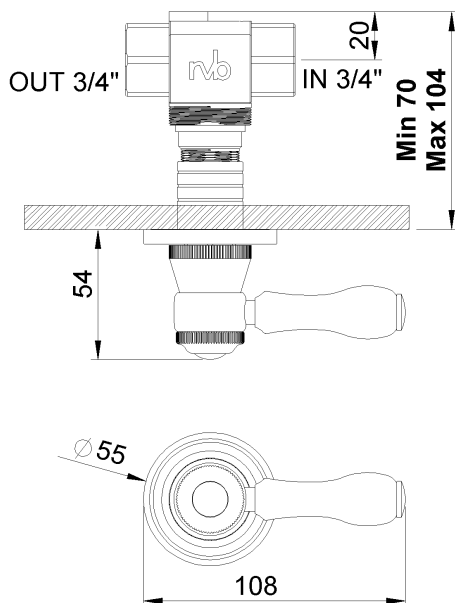

**PRODUCT TECHNICAL SHEET**

Collection : **1935**

Ref. : **1935.--.82**

Robinet d'arrêt à encastrer 3/4"

Inbouw stopkraan 3/4"

Wall-mounted valve 3/4"

**Picture**

**Product details**

Weight : 0,73 kg

Internal mechanism : Ceramic valve 1/4 turn

**Technical drawing**

RB2.V01